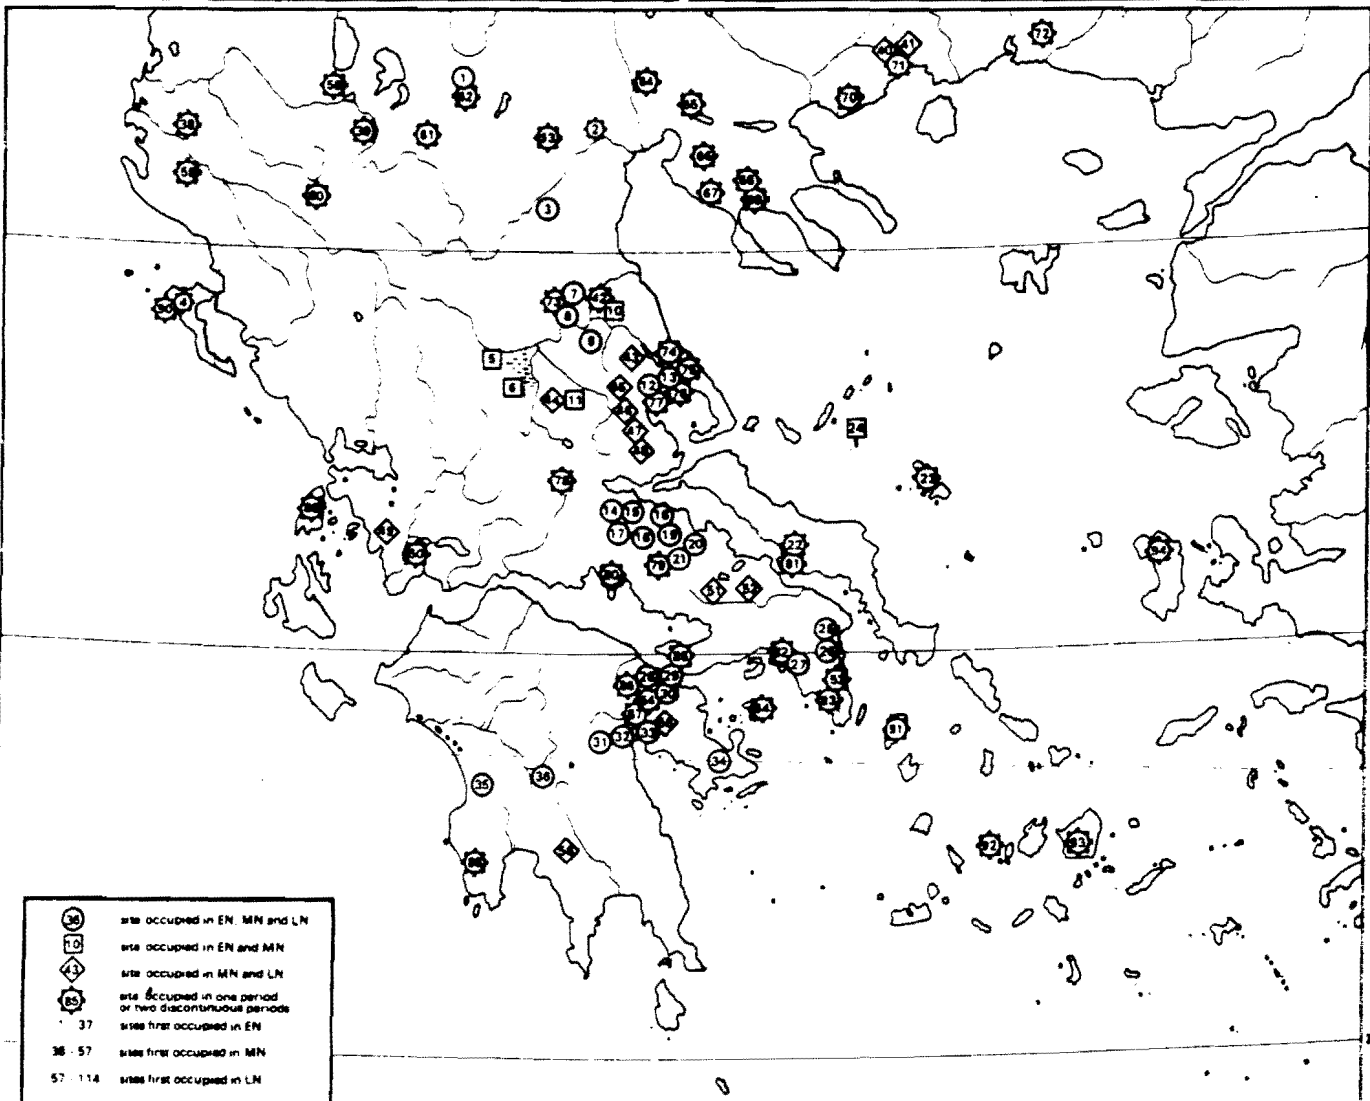

A		B		C		D		E	
KEY	28 Gome	88 Malk	88 Phius	KEY	Drumra	78 Maguilas	5	Pouso Kalyon	53
1 Porosin	30 Nemas	88 Volo	87 Serbat	84 Aegina	84 Da	87 Malk	88	Prodrinos	8
2 Nea Nikomedeia	31 Avaryvata	80 Kamin	88 Pylus	Akropotamos	70. Daki Tash	41 Malk	88	Prosymna	56
3 Servis	32 Larne	61 Dapelo	88 Leucas	Amvros	88. Dapelo	61 Malk	38	Pylus	88
4 Sidon	33. Tiryns	62. Amarnothon	90 Aphona	Antiparos (Selgio)	82. Durnavac	38. Manika	81	Pyraus	13.
5 Maguilas	34 Franchthi Cave	63. Rhodhokhon Cave	91. Cado (Kaphala)	Aphona	90. Eitasa	14. Marathon	25	Pirgos	21
6. Prodrinos	36 Malk	64. Vardha	92. Anaparas (Selgio)	Arpa	73. Eutrass	51. Messah	43	Rakhaman	42
7. Otzali	38 Aasa	66. Kapoutzefhas	83. Neas (Pate)	Argasa	8. Franchthi Cave	34. Marnou	108	Rhodhokhon Cave	63.
8. Argasa	37. Crossus	66. Sathas	94. Chios (Ay Gale)	Armenothan	62. Gome	29. Mochtas	100	Rex	46
9. Souphis	38. Cakran	67. Krassas	96. Potastna	Aasa	36. Gortyne	108. Myconas	54	Sedhas	88.
10. Neasone	40. Polystylo	68. Ay Marnas	96. Koumarospilo	Azatala	48. Hales	18. Napes (Pate)	53.	Servis	3.
11. Pharsakus	41. Daki Tash	68. Olynthas	97. Dia	Athens	27. Halarus	78. Nea Mabr	28	Sakio	12
12. Sestio	42. Rakhaman	70. Akropotamos	98. Amvros	Aynoryvata	31. Kamaras	108. Nea Nikomedeia	2.	Sidon	4.
13. Pyraus	43. Mesan	71. Kavata	98. Malk	Ay Elias	50. Kamin	80. Nemas	30	Skatas	112
14. Eitasa	44. Tsan	72. Paradi	100. Mochios	Ay Marnas	68. Kapoutzefhas	88. Neasone	10	Skyros	24.
15. Corvian Cave	46. Tsangh	73. Arpa	101. Lykatas	Ay Marnas	17. Kastala	104. Olynthos	68	Souphis	9
16. Hales	48. Rav	74. Magula Hadzimas	102. Tzarmadhi	Ay Petros	23. Kassaba	57. Orchomenus	19	Schoungaras	110
17. Ay Marnas	47. Pithotic Thebas	75. Dhonus	104. Kastala	Ay Phosa	111. Kavata	71. Otzali	7	Thebas	52
18. Chaeronas	48. Zarko	78. Volo	106. Kamaras	Ay Triadha	108. Kriasi Cave	83. Paradi	72	Tiryns	33
19. Orchomenus	49. Azatala	77. Demetras	108. Ay Triadha	Barba	87. Koumarospilo	98. Peraras	82	Trapeza Cave	103.
20. Polivra	50. Ay Elias	78. Lanokledhi	107. Phastus	Cakran	38. Kouphovouno	58. Perachora	86	Tsangh	48
21. Pirgos	51. Eutrass	79. Halarus	108. Gortyne	Cado (Kaphala)	81. Kriasa	67. Pharsakus	11	Tsan	44
22. Varko	52. Thebas	80. Cirthe	108. Marnou	Chaeronas	18. Larne	32. Phastus	107	Tzarmadhi	102.
23. Ay Petros	53. Pouso Kalyon	81. Manika	110. Schoungaras	Chios (Ay Gale)	94. Leucas	88. Phius	88	Vardha	84
24. Skyros	54. Myconas	82. Peraras	111. Ay Phosa	Cirthe	80. Lanokledhi	78. Pithotic Thebas	47	Varko	22
26. Marathon	56. Prosymna	83. Kriasi Cave	112. Skatas	Crossus	37. Lykatas	101. Polivra	20	Volo	58
26. Nea Mabr	58. Pithotic Thebas	84. Aegina	113. Magasa	Carveth	28. Magasa	112. Polystylo	40	Volo	78
27. Athens	58. Kouphovouno	84. Aegina	114. Zakros	Corvian Cave	15. Magula Hadzimas	Porodin	1	Zakros	114.
28. Corveth	57. Kassaba	88. Perachora	114. Zakros	Demetras	77. Otzali	74. Potastna	88	Zarko	48

1a. Excavated Neolithic Sites (to 1975)
Scale 1 : 4,300,000
0 miles 20 40 60 80 100
0 km. 40 80 120 160

© Cox Cartographic Ltd. N.G.L. Hammond