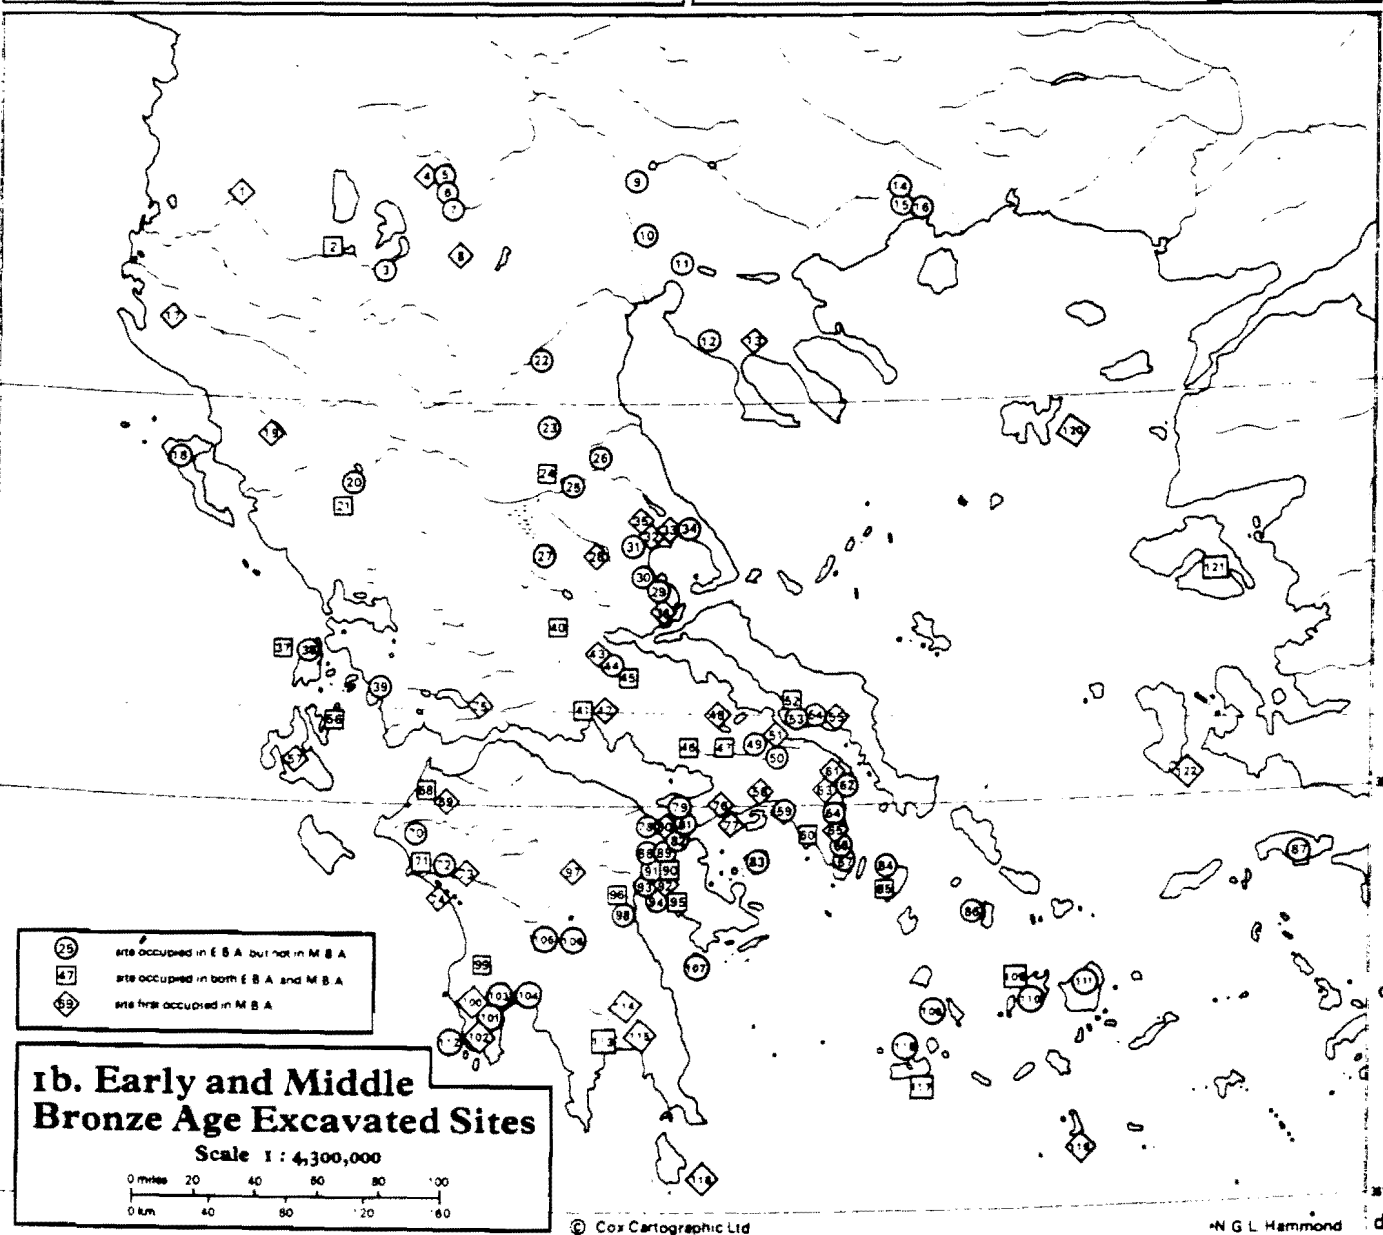

1b. Early and Middle Bronze Age Excavated Sites
 Scale 1 : 4,300,000

© Cox Cartographic Ltd

N.G.L. Hammond